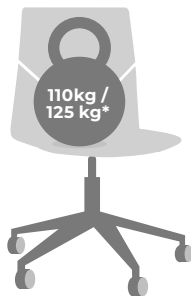

Stolen er testet til normalt brug af personer op til 110 kg.

*FourCast®2 Wheeler, FourSure® 66 er testet til normalt brug af personer op til 125 kg.