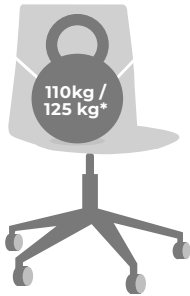

The chair has been tested for normal use of persons up to 110 kg.

\*FourCast\*2 Wheeler, FourSure\* 66 has been tested for normal use of persons up to 125 kg.

Please refer to the specific cleaning manual, which is found on the website under the product.